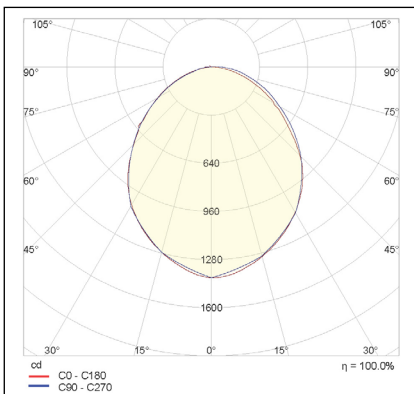

PLATO-6060-CT

30W LED CEILING PANEL LIGHT

CEILING LIGHT

PRODUCT DETAILS

Product Code	PLATO-6060-CT
Finish	White
RAL colour	9016
Material	Steel
Width	600mm
Depth	25mm
Height	600mm
Warranty	5 Years
Drop	N/A

OUTPUT

LED type	CCT Integrated LED
Lumen output	3600Lm
Lumen per Watt	120Lm/W +/-
Beam angle	120°
Colour temp	3000K | 4000K | 6000K

TECHNICAL DATA

Volt	240V
Watt	30W
Class	II
Dimmable	Yes
Wiring	Parallel
Connector	N/A
CRI	>80
IP Rating	40
IK rating	06
Operating temp.	-20 / +45

POLAR

LINE DRAWING

OTHER INFORMATION

3hr Emergency Conversion Kits To add emergency function to this unit please purchase relevant conversion kit below.

PART NO.:

EM-LED-CONKIT
EM-LED-CONKIT-ST
(SELF-TEST VERSION)