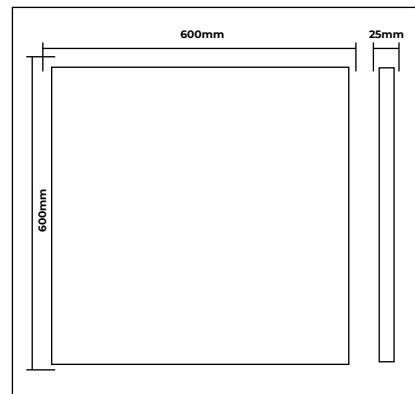

LINE DRAWING

OTHER INFORMATION

3hr Emergency Conversion Kits To add emergency function to this unit please purchase relevant conversion kit below.

PART NO.:

EM-LED-CONKIT
EM-LED-CONKIT-ST
(SELF-TEST VERSION)