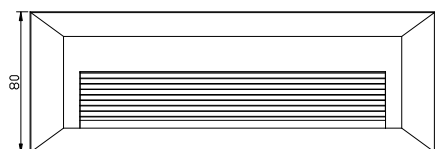

Dimensions

Surface Model BLS6CT1