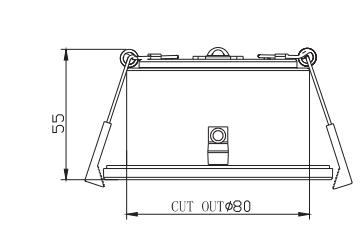

Dimensions

White