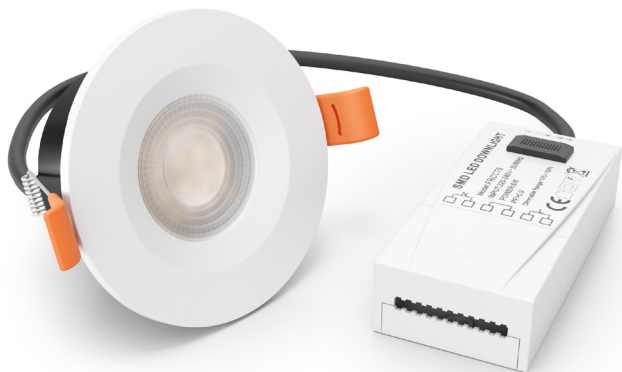

STRATA ONE.

STRATA ONE LED Fire Rated Downlight are ideal for ceiling areas such as bathrooms, showers, kitchens, soffits, toilets, offices, corridors, hallways, living rooms, bedrooms, lounges etc. Perfect for all types of domestic and commercial environments.

- ✓ Tri-Colour CCT Switch - 3000K, 4000K & 5000K
- ✓ Loop in Loop out driver
- ✓ Fire Rated: 30, 60, 90 Minutes
- ✓ Dual Function: Dimmable or Non Dimmable
- ✓ Super Low Profile! 50mm Depth

Technical Specification

Construction

Case Material	Aluminium Iron
Case Colour	Black / White
Lens Material	Glass
Lens Colour	Opaque
Trim Colour Options	White / Brushed Chrome / Polished Chrome
IP Rating	IP65
Bathroom Zone	Zones 1 & 2
Dimensions	Diameter: 85mm Depth: 50mm
Cut-Out	Diameter: 65mm
Weight	170 g
Cable Entry	Loop-in / Loop-out driver
Operating Temp	-20 to 45 °C

Electrical Data

Voltage	220-240V AC
Frequency	50/60Hz
Wattage	6.0W
Amperage (mA)	12mA
Power Factor	0.9 pf
Earth Protection	Class I
Energy Rating	F
Dimmable	Yes with compatible dimmers

Lamp Data

LED Type	SMD
LED Microchip	2835
Lumens	500-550 lm
Lumens per Watt	92.0 lm/w
Colour Rendering Index	>=80 CRI
Colour Temperature	CCT Switchable 3000K, 4000K & 5000K
Beam Angle	38°
Instantaneous Illumination	Yes: <1 second
LED Lifetime	50,000 hrs