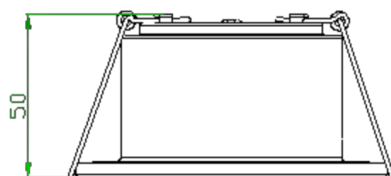

Dimensions

Brushed Chrome