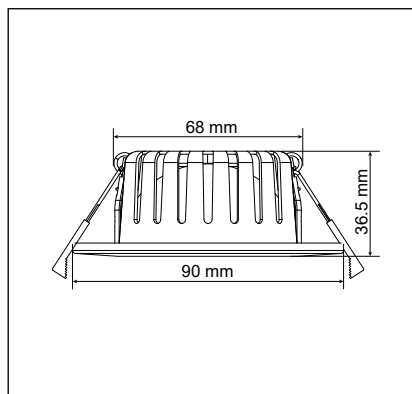

SPEY2

7W 4CCT DIMMABLE FIRE-RATED

CEILING LIGHT

PRODUCT DETAILS

Product Code	SPEY2
Finish	White
RAL colour	9016
Material	Iron + aluminum + PC
Width	Ø 90mm
Depth	36.5mm
Cut out	Ø 70mm
Warranty	5 Years
Life time	L70 B10 54000h

OUTPUT

LED type	Integrated LED
Lumen output	750Lm
Lumen per Watt	110Lm/W +/-
Beam angle	60°
Colour temp	2.7K 3K 4K 6K

TECHNICAL DATA

Volt	240V
Watt	7W
Class	II
Dimmable	Yes
Wiring	Parallel
Connector	Pushfit
CRI	>80
IP Rating	65 / 20
IK Rating	08
Operating temp.	-20 / +45

CCT SWITCH

LINE DRAWING

OTHER INFORMATION

Supplied with white bezel.