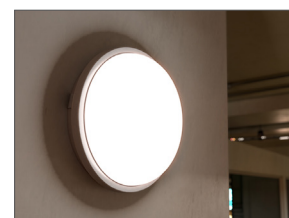

Product Family

sku	dimensions	wattage
BH15W	167mm (dia) x 62mm (d)	15W
BH20W	221mm (dia) x 72mm (d)	20W