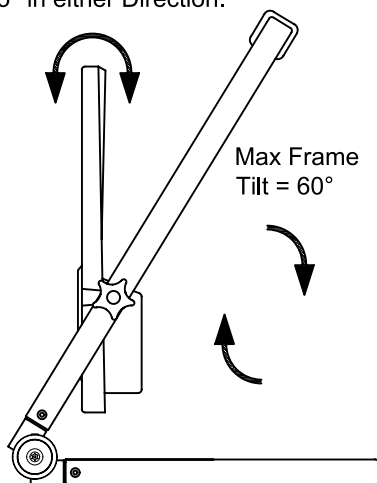

SL-REC-FL

RECHARGEABLE Z-FOLD FLOODLIGHT

SITE LIGHTING

PRODUCT DETAILS

Product code	SL-EM-BH
Finish	Yellow
RAL colour	-
Material	Diecast & Glass
Diffuser	Opal
Width	265mm
Height	325mm
Depth	55mm
Warranty	3 Year

OUTPUT

LED type	Integrated LED
Lumen output	200lm / 600lm / 1000lm
Lumen per Watt	50lm/w +/-
Beam angle	120°
Colour temp	6000K

TECHNICAL DATA

Volt	110V Rechargeable
Watt	20W
Class	II
Dimmable	20% / 60% / 100%
Wiring	Parallel
Connector	Pushfit
CRI	>80
IP Rating	65
IK Rating	08
Operating temp.	0° / +30°

LINE DRAWING

270° Total Floodlight Tilt
135° in either Direction.

OTHER INFORMATION

SUPPLIED WITH 1 METRE
2.0 AMP, 5VDC - USB
CHARGING CABLE.