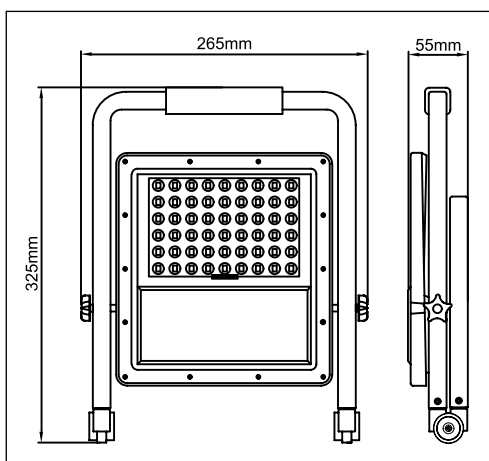

SL-REC-FL

RECHARGEABLE Z-FOLD FLOODLIGHT

SITE LIGHTING

PRODUCT DETAILS

Product code	SL-EM-BH
Finish	Yellow
RAL colour	-
Material	Diecast & Glass
Diffuser	Opal
Width	265mm
Height	325mm
Depth	55mm
Warranty	3 Year

OUTPUT

LED type	Integrated LED
Lumen output	200lm / 600lm / 1000lm
Lumen per Watt	50lm/w +/-
Beam angle	120°
Colour temp	6000K

TECHNICAL DATA

Volt	110V Rechargeable
Watt	20W
Class	II
Dimmable	20% / 60% / 100%
Wiring	Parallel
Connector	Pushfit
CRI	>80
IP Rating	65
IK Rating	08
Operating temp.	0° / +30°

LINE DRAWING

270° Total Floodlight Tilt
135° in either Direction.

OTHER INFORMATION

SUPPLIED WITH 1 METRE
2.0 AMP, 5VDC - USB
CHARGING CABLE.