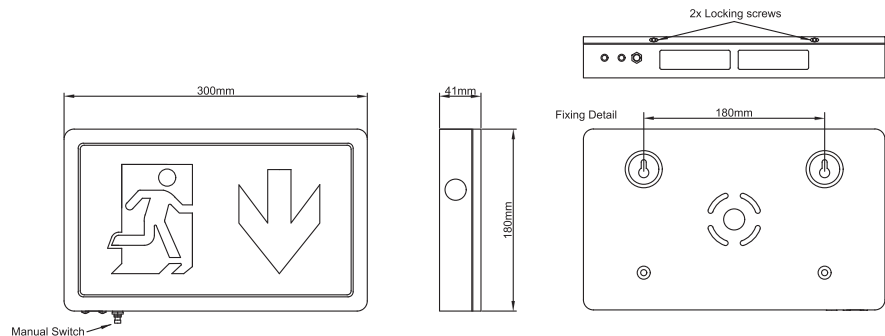

Additional Legends