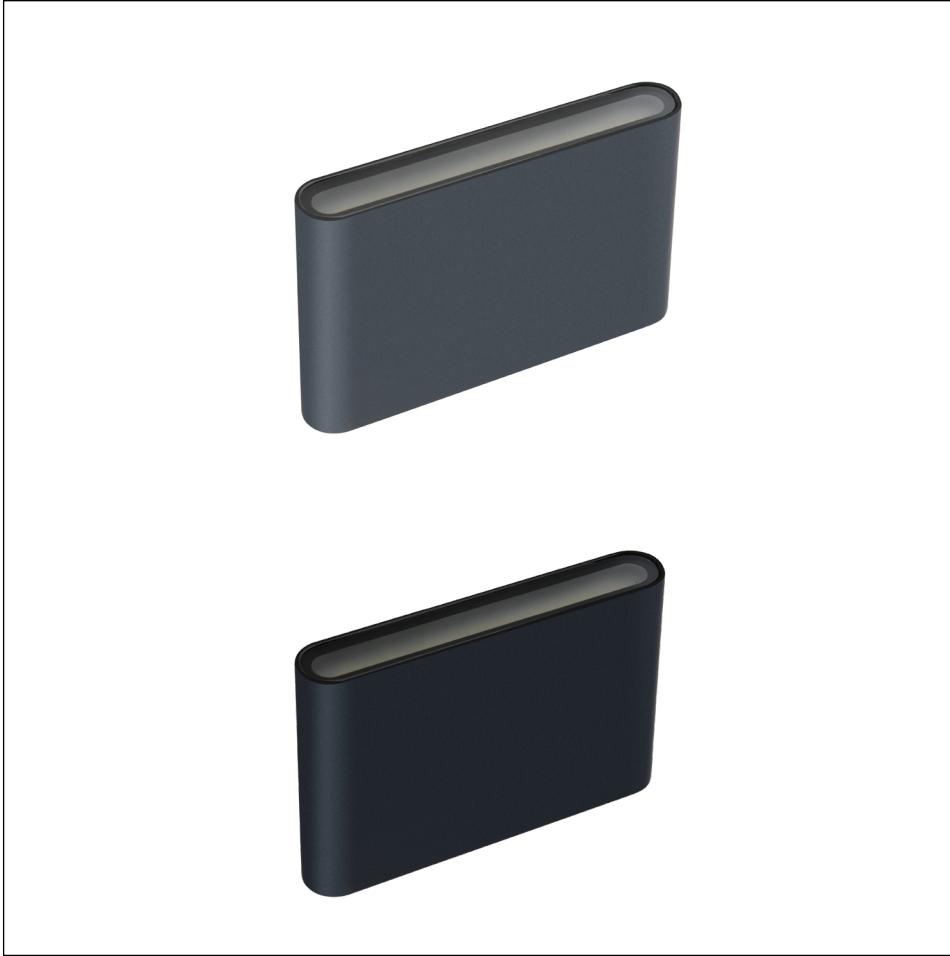

Suitable for indoor and outdoor applications

WALL LIGHT

Code	Finish	Lumens
FELIX-GY-CT	Grey	3K: 420lm 4K: 486lm 6K: 478lm
FELIX-BK-CT	Black	3K: 420lm 4K: 486lm 6K: 478lm

LINE DRAWING

PRODUCT DETAILS

Product Code	See table
Finish	See table
RAL colour	TBC
Material	Aluminium
Width	115mm
Depth	29mm
Height	90mm
Cut out	N/A
Drop	N/A

OUTPUT

LED type	Integrated LED
Lumen output	See table
Lumen per Watt	80Lm/W +/-
Beam angle	100°
Colour temp	3000K 4000K 6000K

TECHNICAL DATA

Volt	240V
Watt	6W
Class	
Dimmable	No
Wiring	Parallel
Connector	Block
CRI	80
IP Rating	65
IK Rating	N/A
Operating temp.	-20 / +45