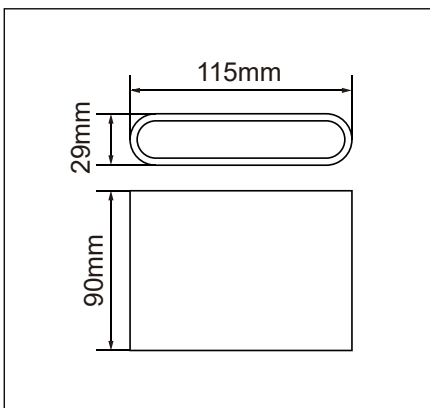

Suitable for indoor and outdoor applications

WALL LIGHT

Code	Finish	Lumens
FELIX-GY-CT	Grey	3K: 420lm 4K: 486lm 6K: 478lm
FELIX-BK-CT	Black	3K: 420lm 4K: 486lm 6K: 478lm

LINE DRAWING

PRODUCT DETAILS

Product Code	See table
Finish	See table
RAL colour	TBC
Material	Aluminium
Width	115mm
Depth	29mm
Height	90mm
Cut out	N/A
Drop	N/A

OUTPUT

LED type	Integrated LED
Lumen output	See table
Lumen per Watt	80Lm/W +/-
Beam angle	100°
Colour temp	3000K 4000K 6000K

TECHNICAL DATA

Volt	240V
Watt	6W
Class	
Dimmable	No
Wiring	Parallel
Connector	Block
CRI	80
IP Rating	65
IK Rating	N/A
Operating temp.	-20 / +45