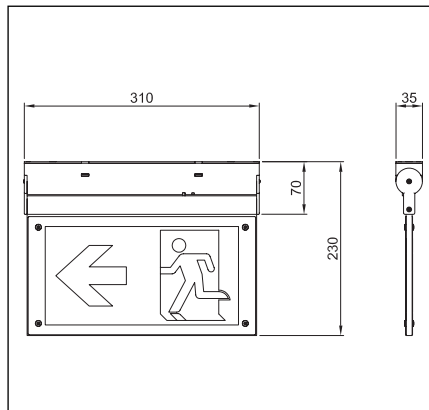

EXSUR2

3W 3HR MAINTAINED EMERGENCY EXIT SIGN

WALL MOUNTING

LINE DRAWING

EMERGENCY LIGHTING

PRODUCT DETAILS

Product Code	EXSUR2
Finish	White
RAL colour	9016
Material	PC
Width	310mm
Depth	35mm
Height	230mm
Life time	35000Hr
Discharge	3Hr

OUTPUT

LED type	Integrated LED
Lumen output	40lm
Lumen per Watt	13lm/w
Beam angle	N/A
Colour temp	6000K

TECHNICAL DATA

Volt	240V
Watt	3W
Class	II
View Distance EM	up to 28m
Wiring	Parallel
Connector	Block
CRI	86
IP Rating	20
IK Rating	05
Operating temp.	-20 / +45