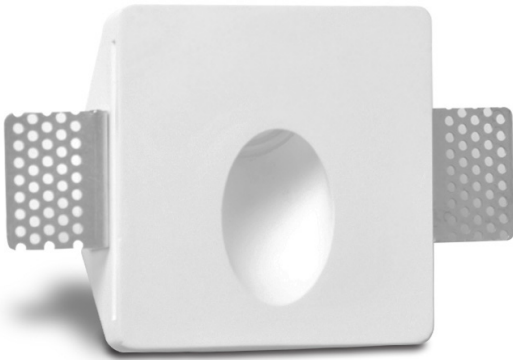

# CALICO.

MALVA LED Plaster wall light is a fully paintable half moon uplighter with a smooth white finish and an up down light wall effect. Perfect for stairways, corridors and hallways. Its sleek design features clean lines and a subtly curved rear wall, evenly distributing light along its length for a striking feature

- ✓ 3000K, Warm White LED
- ✓ Plaster Gypsum Material
- ✓ Perfect for Stairwells, Corridors and Hallways
- ✓ Fully paintable to match wall colour
- ✓ Trimless finish

### Construction

Body Material	Gypsum Plaster
Body Colour	White
Colour Options	Paintable
IP Rating	IP20
Bathroom Zone	Zone 3
Switched	No Switch
Dimensions	100mm (h) x 100mm (w) x 42mm (d)
Weight	0.94 kg
Cable Entry	Rear of Fitting
Operating Temp (°C)	-20 to 40 °C