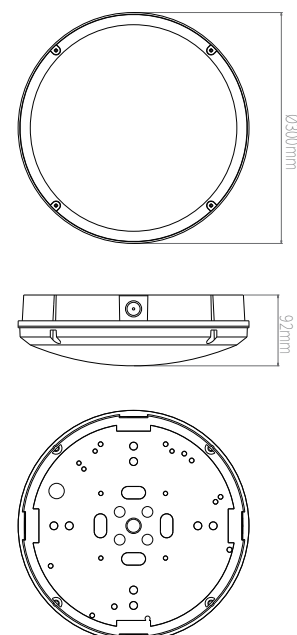

Corridor Sensor Data

Output Constant Current	300mA / 350mA, set via DIP switch
Output Voltage	28-48Vdc
Stand-by Power	< 0.5W
Frequency	5.8 GHz ±75Mhz ISM wave band
Detection Sensitivity	10% / 50% / 75% / 100%
Sensor Angle	150° (wall) / 360° (ceiling)
Detection Zone Max	16m (D) x 6m (H)
Corridor Function	0s / 30s / 10min / Disable
Sensor Delay	5s / 90s / 3min / 10min
Sensor Lux	5Lux / 15Lux / 50Lux / Disable
Stand-by Dim	10% - can be customised
Motion Detection	0.5~3m/s