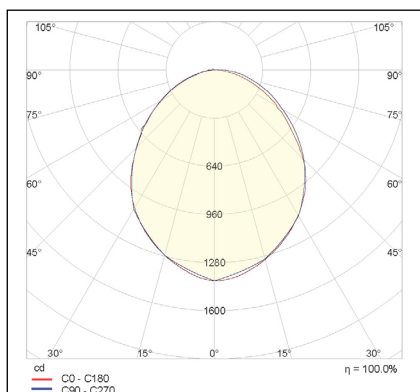

AIRO 4K

30W LED CEILING PANEL LIGHT

CEILING LIGHT

PRODUCT DETAILS

Product Code	AIRO-4K
Finish	White
RAL colour	9016
Material	Steel
Width	595mm
Height	595mm
Depth	25mm
Warranty	5 Years
Drop	N/A

OUTPUT

LED type	Integrated LED
Lumen output	3600Lm
Lumen per Watt	120Lm/W +/-
Beam angle	120°
Colour temp	4000K

TECHNICAL DATA

Volt	240V
Watt	30W
Class	||
Dimmable	No
Wiring	Parallel
Connector	N/A
CRI	>80
IP Rating	40
IK Rating	06
Operating temp.	-20 / +40

POLAR

LINE DRAWING

OTHER INFORMATION

3hr Emergency Conversion Kits To add emergency function to this unit please purchase relevant conversion kit below.

PART NO.:
EM-LED-CONKIT
EM-LED-CONKIT-ST
(SELF-TEST VERSION)