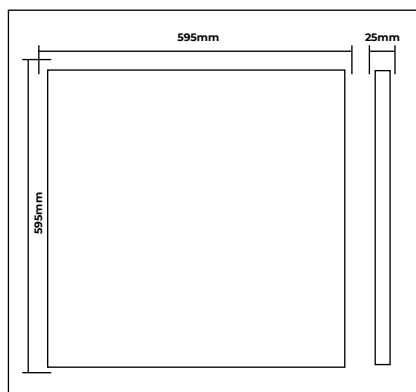

LINE DRAWING

OTHER INFORMATION

3hr Emergency Conversion Kits To add emergency function to this unit please purchase relevant conversion kit below.

PART NO.:
EM-LED-CONKIT
EM-LED-CONKIT-ST
(SELF-TEST VERSION)