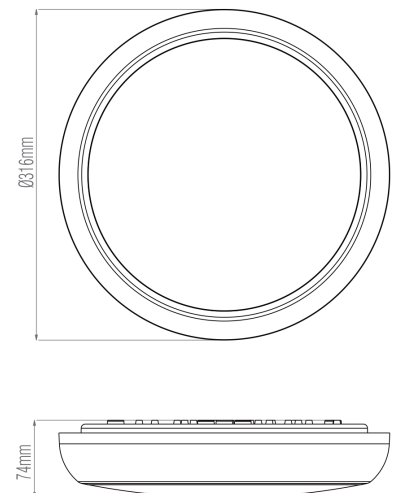

Corridor Sensor Data

DC Input Voltage	12 ± 1V DC
Rated Voltage	12 ± 0.6 DC
Stand-by Power	< 0.5W
Frequency	5.8 GHz ±75Mhz
Sensitivity	Ceiling Height 3m: 100% / 75% / 50% / 25% / 10% Ceiling Height 6m: 100% / 75% / 50% Wall Height 2m: 100% / 75% / 50% / 25% / 10%
Sensor Angle	150°
Sensor Height	4m Max
Sensor Radius	5m (3m mounting height)
Sensor Delay	5s / 90s / 3min / 10min
Sensor Lux	5Lux / 15Lux / 50Lux / Disable
Stand-by Dim	20%
Stand-by Period	0s / 30s / 10min / +∞
Sensor Detection Area	100% / 75% / 50% / 25%